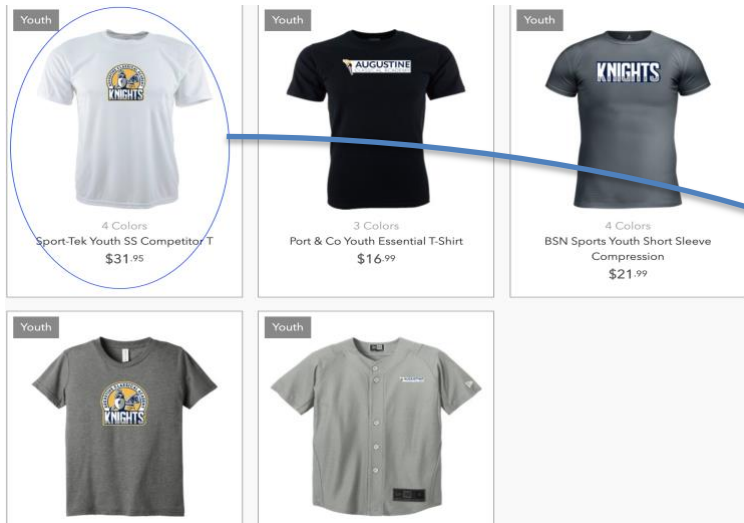

Once you've clicked on the item, you can scroll through items available to purchase. Each item is customizable (color and logo designs) but keep in mind that not all customizations are allowed at school.

Here is how to (easily!) customize an item:

Click on the category you'd like (i.e. kids t-shirts) and then click on the shirt of interest. Once you select the type of shirt, you will be able to customize the color and logo design.